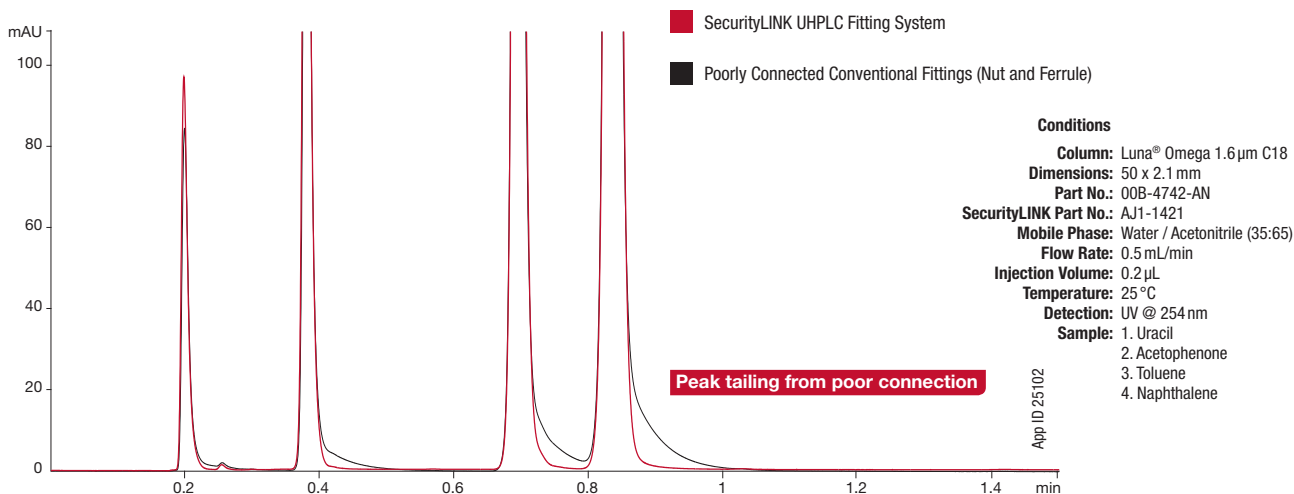

SecurityLINK UHPLC Fingertight Fittings

The SecurityLINK UHPLC fingertight fitting system simplifies your system and column connections and provides consistent performance with torque limiting technology that prevents column damaging overtightening.

- No tools required for quick and easy installation
- Fitting self-adjusts at column inlet to ensure zero dead-volume for better chromatographic results
- Torque limiting technology prevents system and column port damage
- UHPLC and HPLC compatibility: pressure rated to 19,000 psi (1,310 bar)

SecurityLINK vs. Poorly Connected Conventional Fittings

Poorly connected fittings are often the causes of carryover, band broadening, and peak tailing. SecurityLINK offers zero dead-volume connections every time.