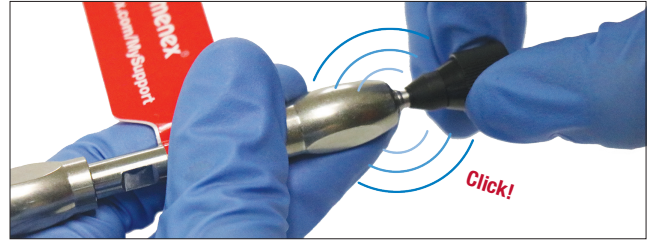

SecurityLINK UHPLC Fingertight Fittings

The SecurityLINK UHPLC fingertight fitting system simplifies your system and column connections and provides consistent performance with torque limiting technology that prevents column damaging overtightening.

- No tools required for quick and easy installation
- Fitting self-adjusts at column inlet to ensure zero dead-volume for better chromatographic results
- Torque limiting technology prevents system and column port damage
- UHPLC and HPLC compatibility: pressure rated to 19,000 psi (1,310 bar)

SecurityLINK vs. Poorly Connected Conventional Fittings

Poorly connected fittings are often the causes of carryover, band broadening, and peak tailing. SecurityLINK offers zero dead-volume connections every time.

SecurityLINK UHPLC Fitting System

VS.

Poorly Connected Conventional Fittings (Nut and Ferrule)

Installation Instructions

1. Insert SecurityLINK UHPLC fitting into column port or LC system

2. Fingertighten until first "CLICK" feedback is received. Connection Complete!