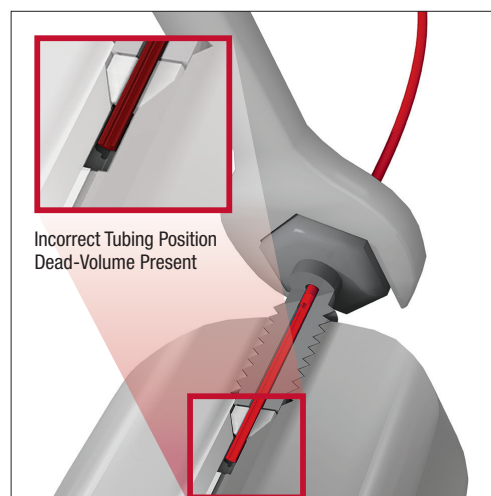

SecurityLINK UHPLC Fingertight Fittings

The SecurityLINK UHPLC fingertight fitting system simplifies your system and column connections and provides consistent performance with torque limiting technology that prevents column damaging overtightening.

- No tools required for quick and easy installation
- Fitting self-adjusts at column inlet to ensure zero dead-volume for better chromatographic results
- Torque limiting technology prevents system and column port damage
- UHPLC and HPLC compatibility: pressure rated to 19,000 psi (1,310 bar)

SecurityLINK vs. Poorly Connected Conventional Fittings

Poorly connected fittings are often the causes of carryover, band broadening, and peak tailing. SecurityLINK offers zero dead-volume connections every time.

SecurityLINK UHPLC Fitting System

VS.

Poorly Connected Conventional Fittings (Nut and Ferrule)

Installation Instructions

1. Insert SecurityLINK UHPLC fitting into column port or LC system

2. Fingertighten until first "CLICK" feedback is received. Connection Complete!