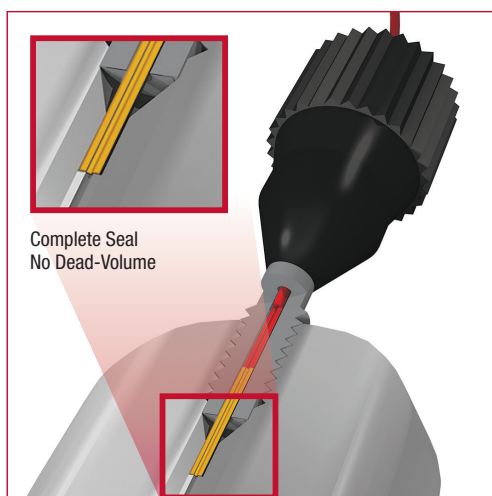

SecurityLINK UHPLC Fingertight Fittings

The SecurityLINK UHPLC fingertight fitting system simplifies your system and column connections and provides consistent performance with torque limiting technology that prevents column damaging overtightening.

- No tools required for quick and easy installation
- Fitting self-adjusts at column inlet to ensure zero dead-volume for better chromatographic results
- Torque limiting technology prevents system and column port damage
- UHPLC and HPLC compatibility: pressure rated to 19,000 psi (1,310 bar)

SecurityLINK vs. Poorly Connected Conventional Fittings

Poorly connected fittings are often the causes of carryover, band broadening, and peak tailing. SecurityLINK offers zero dead-volume connections every time.

SecurityLINK UHPLC Fitting System

VS.

Poorly Connected Conventional Fittings (Nut and Ferrule)

Installation Instructions

1. Insert SecurityLINK UHPLC fitting into column port or LC system

2. Fingertighten until first "CLICK" feedback is received. Connection Complete!